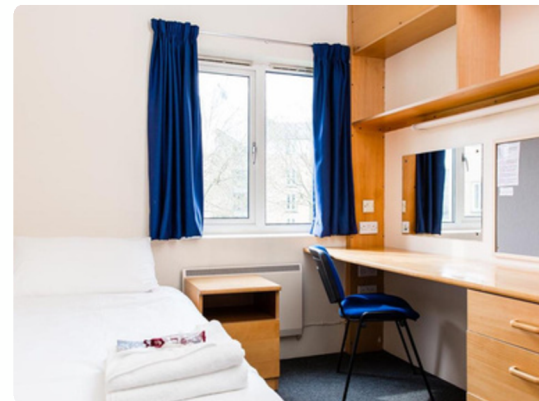

London Harrow 2026

- Harrow Campus (University of Westminster) 17 June • 1 July • 15 July • 29 July
- Self-contained university campus 10 to 17 years
- Ensuite rooms; single and twin options

Package content (14 Days)	Classic	Premium	Essential
6 Full-Day Excursions to London	✓	✓	✓
British Museum	✓	✓	✓
Natural History Museum	✓	✓	✓
National Gallery	✓	✓	✓
London Eye		✓	
Boat Cruise on the River Thames		✓	
Madame Tussauds		✓	
Twist Museum		✓	
2 Full-Day Excursions to 2 of the following 3 destinations:	✓	✓	
Brighton	✓	✓	
Cambridge	✓	✓	
Oxford	✓	✓	

SCAN or CLICK
for more information!

Centre overview • Fact Sheet
Sample AP • Add-ons