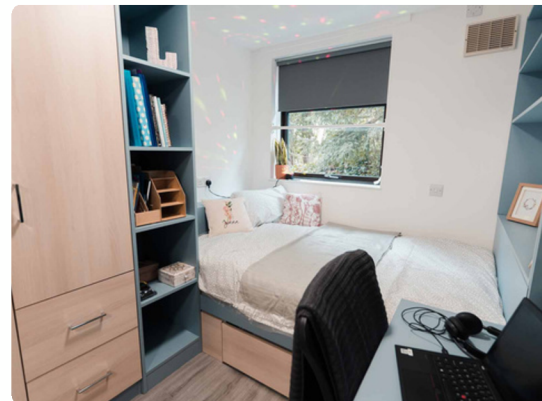

London Kingston 2026

- Kingston Hill Campus (Kingston University)
- 11 July • 25 July • 1 August
- Self-contained university campus
- 13 to 17 years
- Single ensuite rooms

Package content (14 Days)	Classic	Premium	Essential
6 Full-Day Excursions to London	✓	✓	✓
Harry Potter Walking Tour	✓	✓	✓
British Museum	✓	✓	✓
Natural History Museum	✓	✓	✓
National Gallery	✓	✓	✓
London Eye		✓	
Boat Cruise on the River Thames	✓	✓	
Madame Tussauds		✓	
London Hop On Hop Off Bus		✓	
1 Sunset Walk at Richmond Park and Deer Reserve	✓	✓	✓
2 Full-Day Excursions to 2 of the following 3 destinations:	✓	✓	
Brighton	✓	✓	
Cambridge	✓	✓	
Oxford	✓	✓	

SCAN or CLICK
for more information!

Centre overview • Fact Sheet
Sample AP • Add-ons